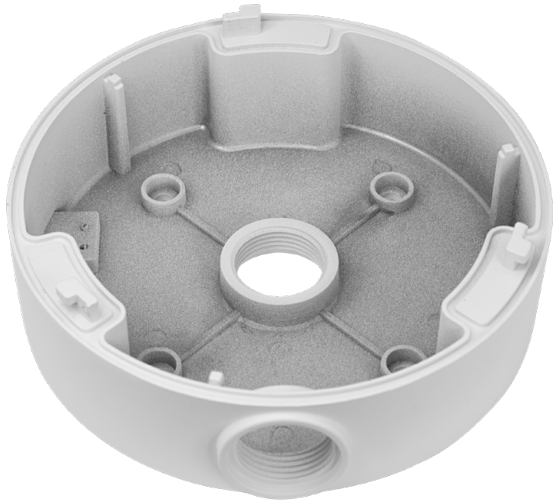

AVM-JB-V-L1

JUNCTION BOX FOR VARIFOCAL LENS LARGE VANDAL DOME CAMERAS

AVM-JB-V-L1 JUNCTION BOX

JUNCTION BOX FOR VARIFOCAL LENS LARGE VANDAL DOME CAMERAS

The AVM-JB-V-L1 is a junction box designed for use with our Varifocal Lens Large Vandal Dome Cameras. Constructed with Aluminum alloy material with surface spray treatment and water-proof design, this junction box allows for the installation of our small fixed cameras with the cables collected and hidden out of sight. The junction box is available for wall or ceiling mounting.

FUNCTIONS

- Aluminum alloy material with surface spray treatment
- Camera cables can be collected and hidden
- Bottom inlet and side inlet
- Available for wall or ceiling mounting

SPECIFICATIONS

GENERAL	
Material	Aluminum alloy
Color	white
Working Temperature	-40°C~60°C (-40°F~140°F)
Working Humidity	10~90% (Non-Condensing)
Ingress Protection	IP54
Dimensions	5.9" (150mm) x 1.87" (47.6mm)