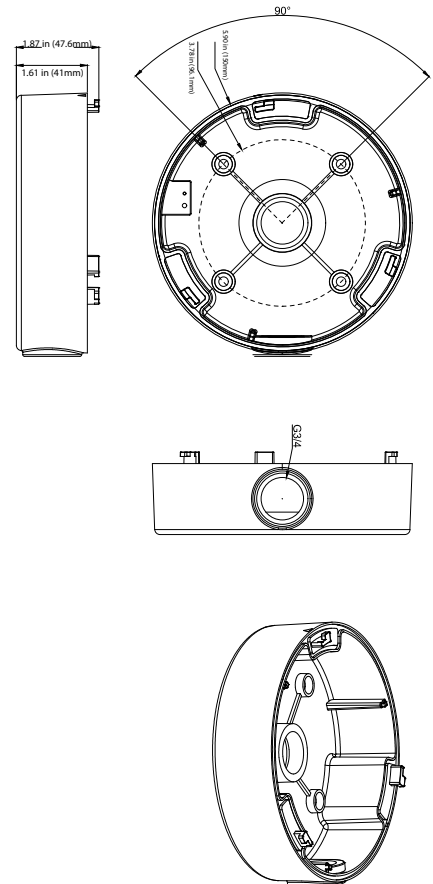

AVM-JB-V-L1

JUNCTION BOX FOR VARIFOCAL LENS LARGE VANDAL DOME CAMERAS

AVM-JB-V-L1 JUNCTION BOX

JUNCTION BOX FOR VARIFOCAL LENS LARGE VANDAL DOME CAMERAS

The AVM-JB-V-L1 is a junction box designed for use with our Varifocal Lens Large Vandal Dome Cameras. Constructed with Aluminum alloy material with surface spray treatment and water-proof design, this junction box allows for the installation of our small fixed cameras with the cables collected and hidden out of sight. The junction box is available for wall or ceiling mounting.

FUNCTIONS

- Aluminum alloy material with surface spray treatment
- Camera cables can be collected and hidden
- Bottom inlet and side inlet
- Available for wall or ceiling mounting

SPECIFICATIONS

GENERAL	
Material	Aluminum alloy
Color	white
Working Temperature	-40°C~60°C (-40°F~140°F)
Working Humidity	10~90% (Non-Condensing)
Ingress Protection	IP54
Dimensions	5.9" (150mm) x 1.87" (47.6mm)

DIMENSIONS

Unit : inch (mm)

AVYCON[®]

Copyright © AVYCON. All rights reserved. Specifications and pricing are subject to change without notice.